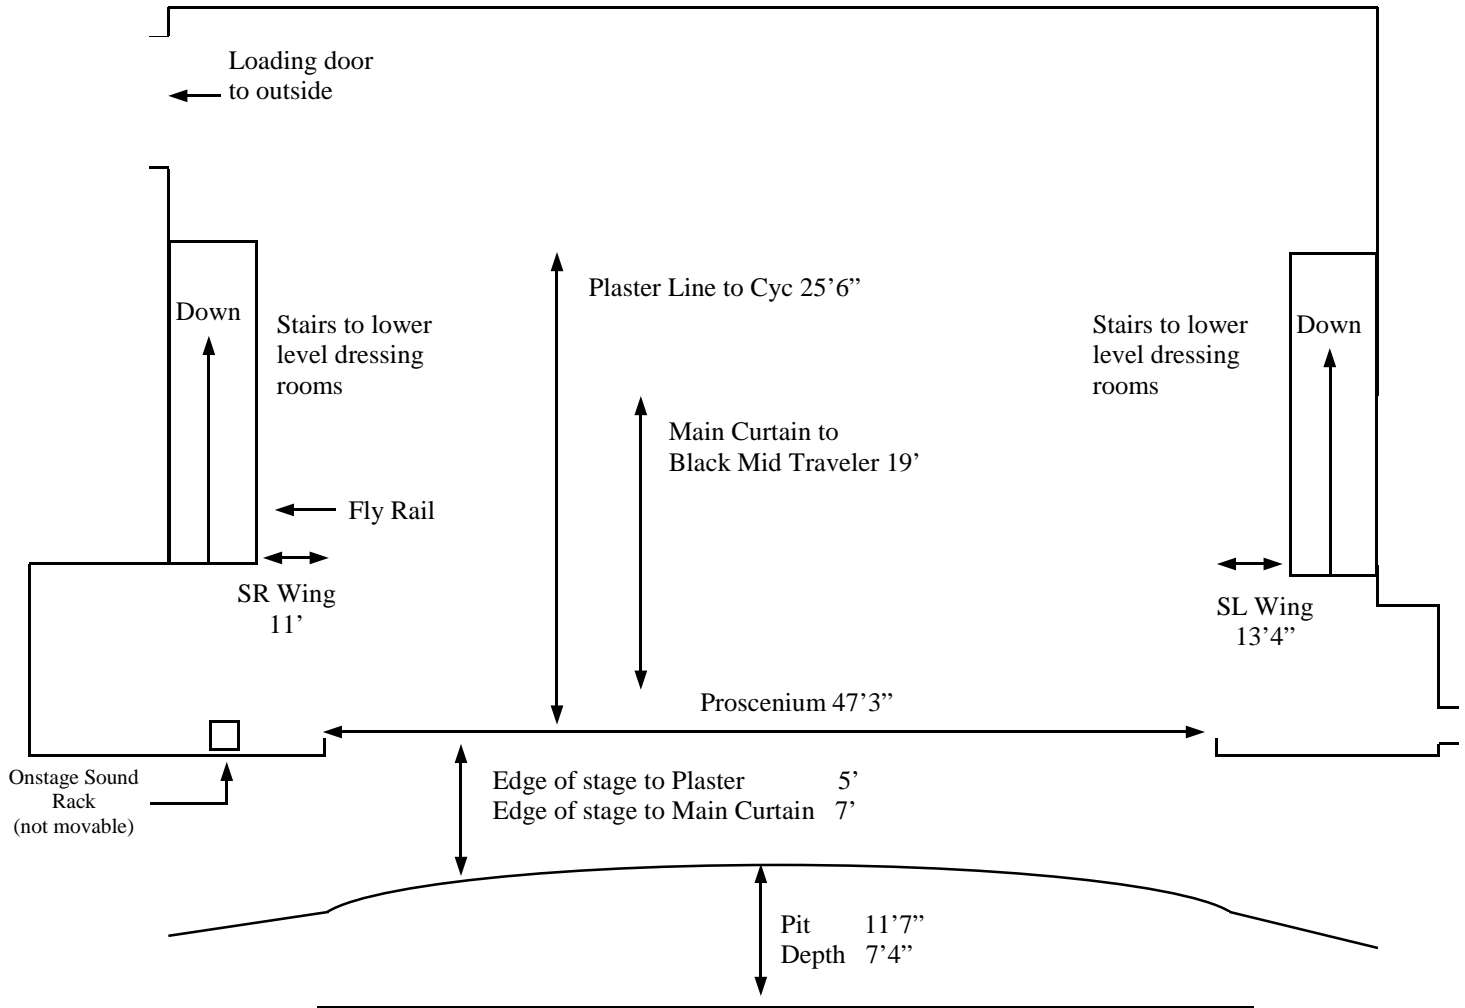

Walled Lake Western Auditorium

Drawing not to scale

861 Seats in House

Theatre notes:

~ Sound and lighting booth is center in the back of the house. Window opens to hear house volume.