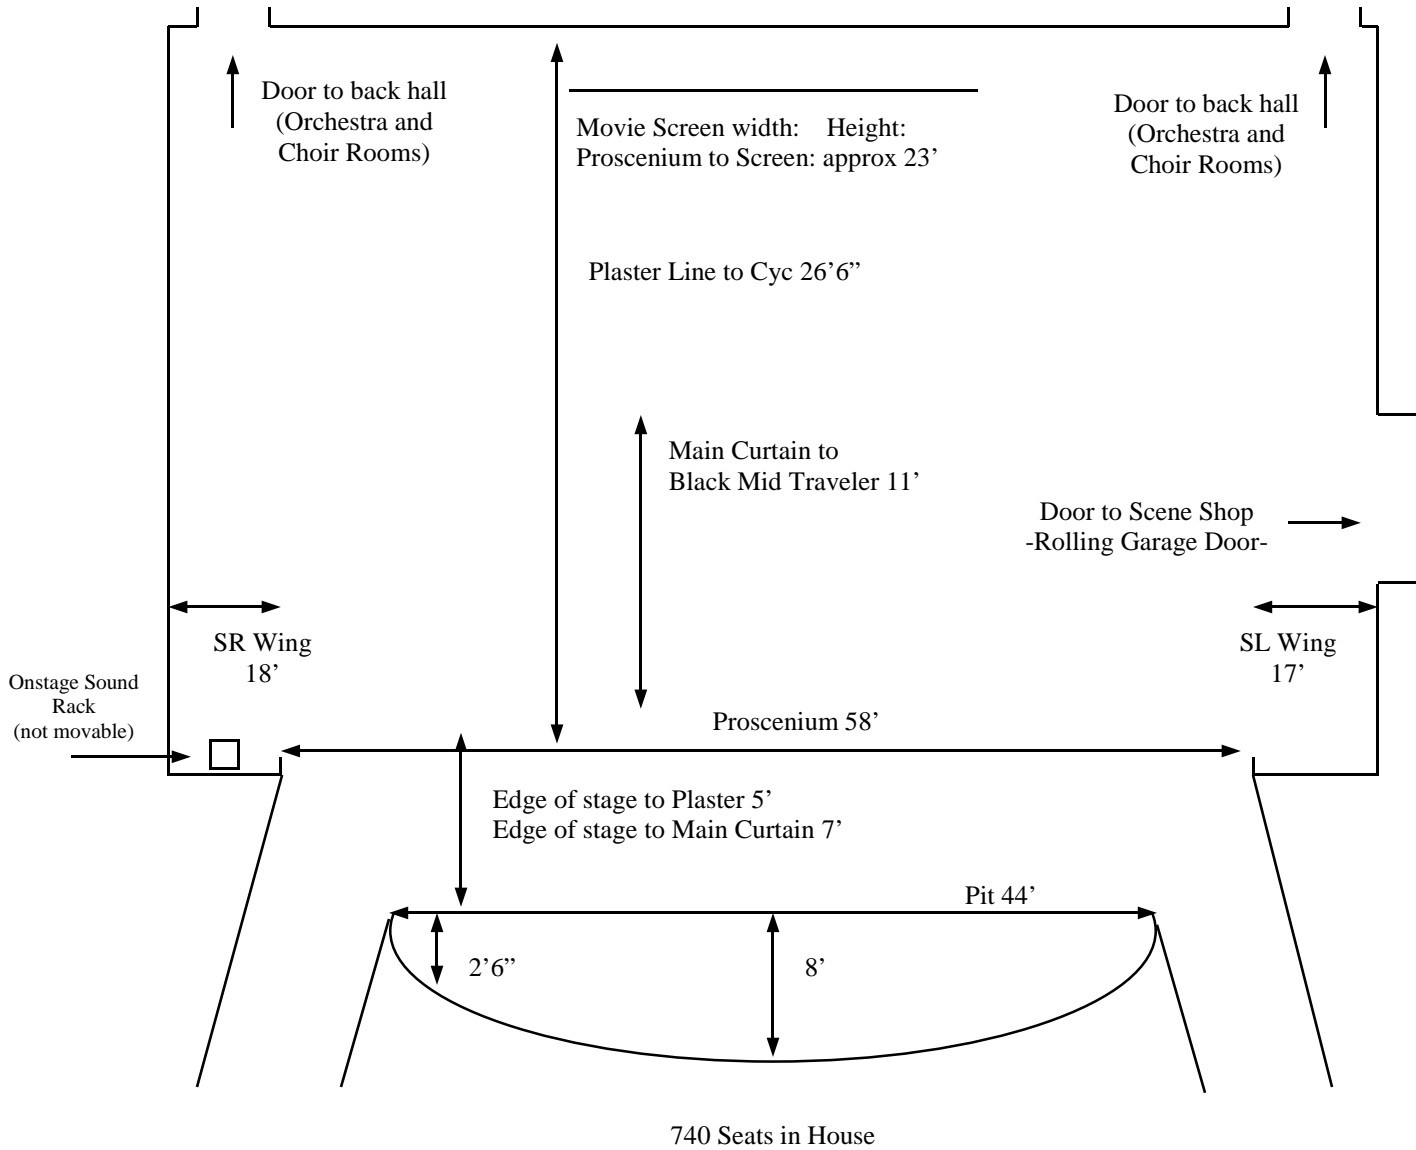

Walled Lake Central Auditorium

Drawing not to scale

Theatre notes:

- ~ Cyc is on a motorized line set and can not travel out of view
- ~ 1 additional motorized line set available upstage. Pipe length: 60'
- ~ Main Curtain is manual and operated from Stage Left.
- ~ Grid Height Is 19' above stage level.
- ~ Sound and lighting booth is center in the back of the house. Window opens to hear house volume.